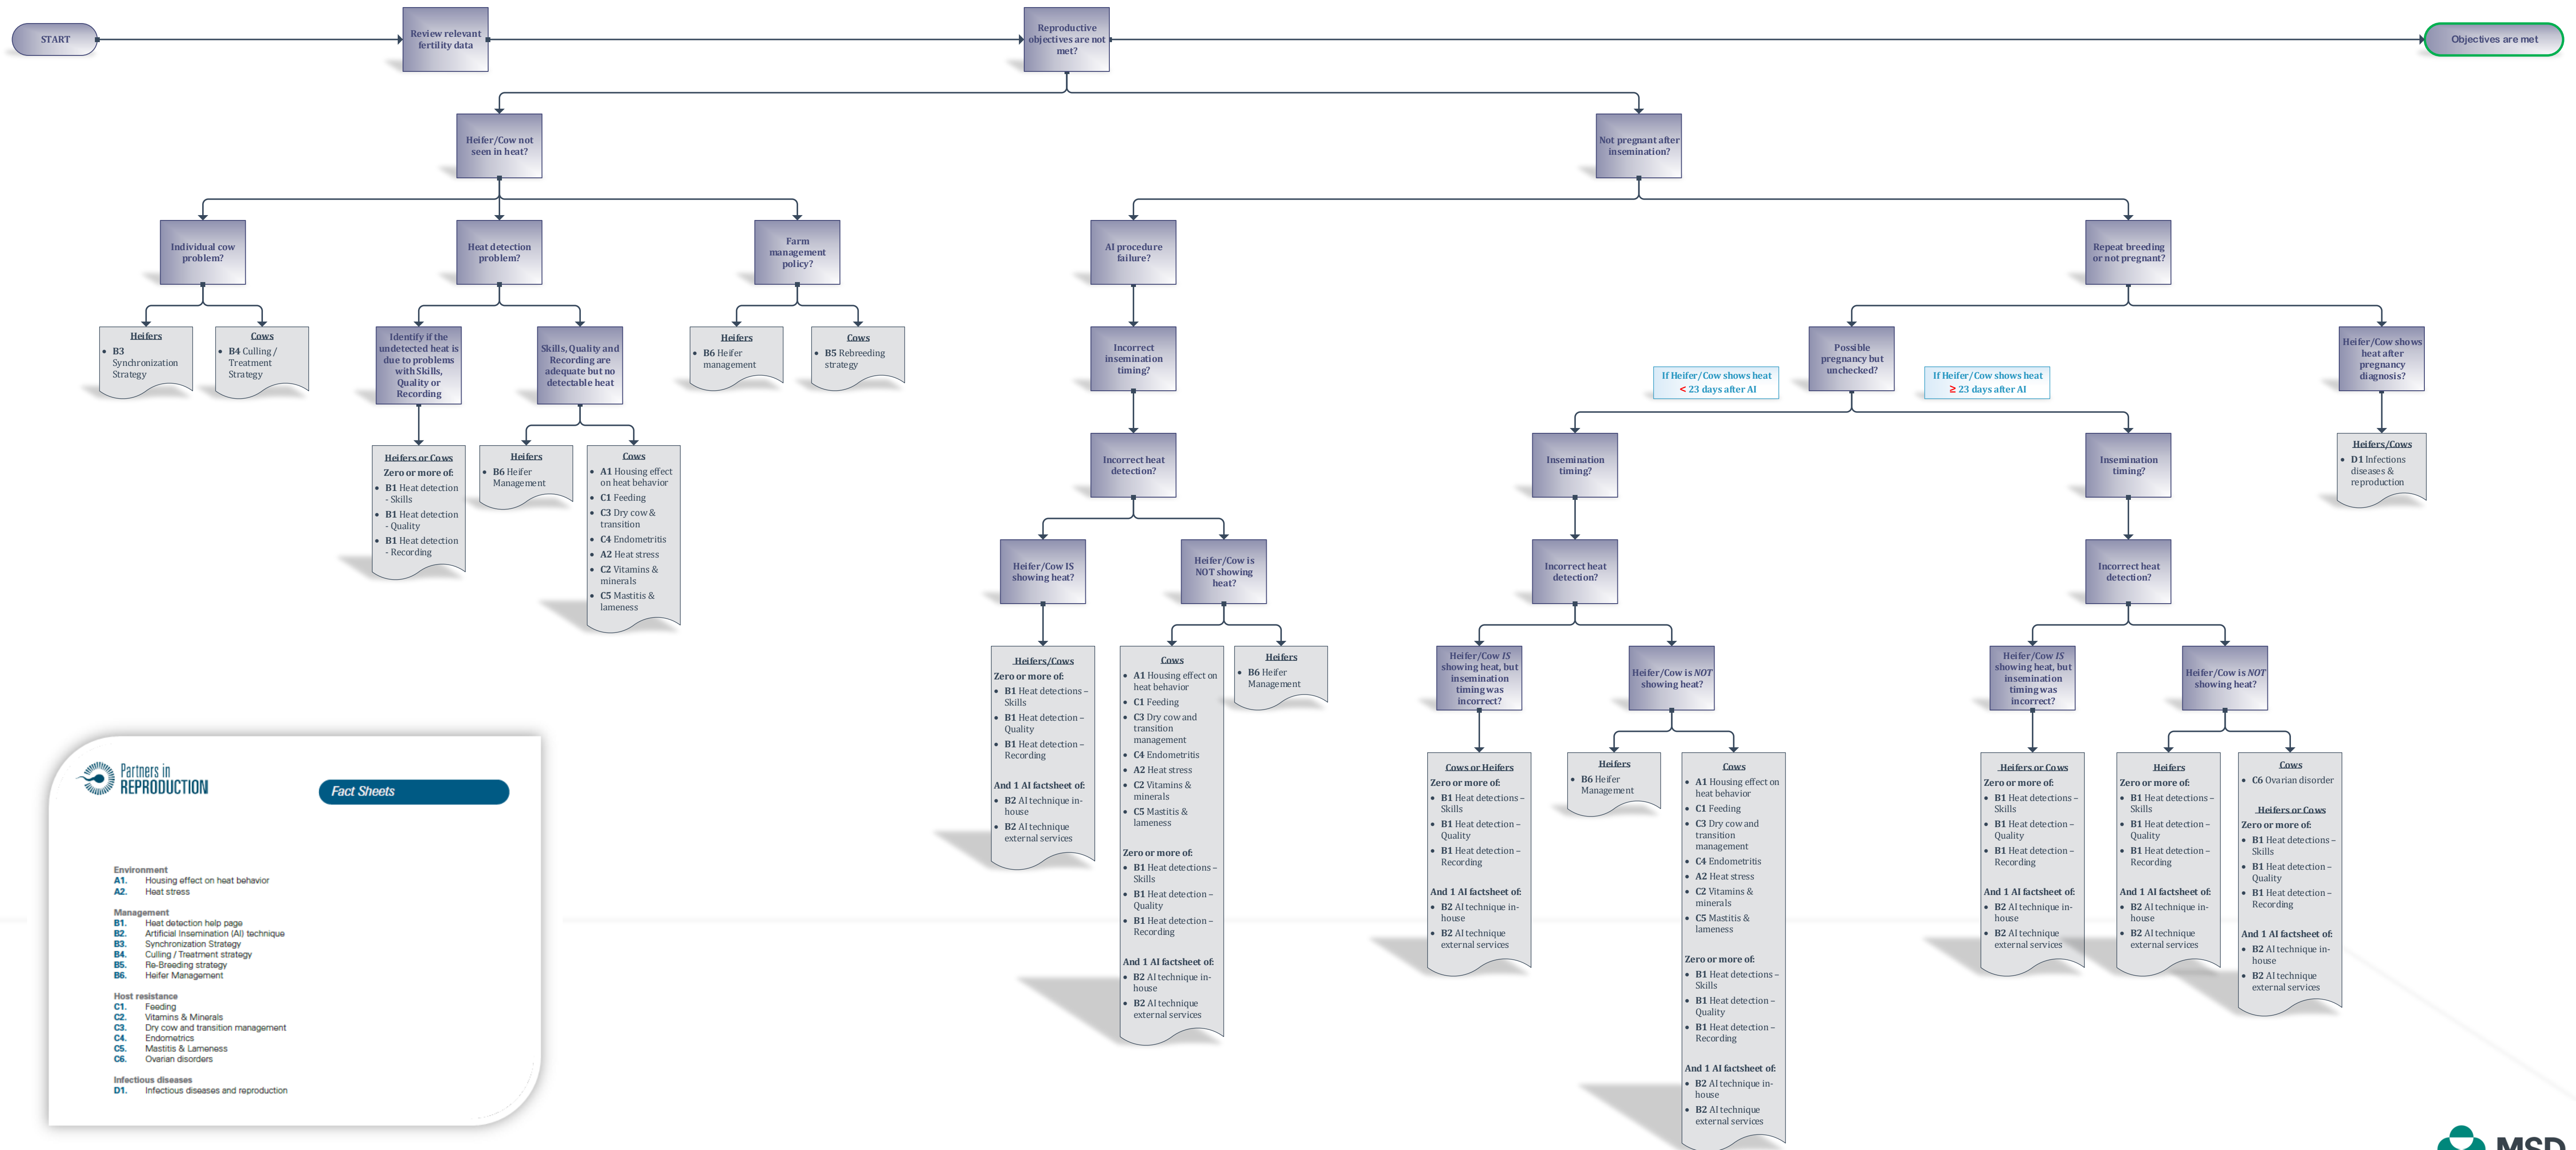

MSD Reproduction Analysis Decision Tree

Partners in REPRODUCTION

Fact Sheets

Environment
 A1. Housing effect on heat behavior
 A2. Heat stress

Management
 B1. Heat detection help page
 B2. Artificial Insemination (AI) technique
 B3. Synchronization Strategy
 B4. Culling / Treatment strategy
 B5. Re-Breeding strategy
 B6. Heifer Management

Host resistance
 C1. Feeding
 C2. Vitamins & Minerals
 C3. Dry cow and transition management
 C4. Endometritis
 C5. Mastitis & Lameness
 C6. Ovarian disorders

Infectious diseases
 D1. Infectious diseases and reproduction